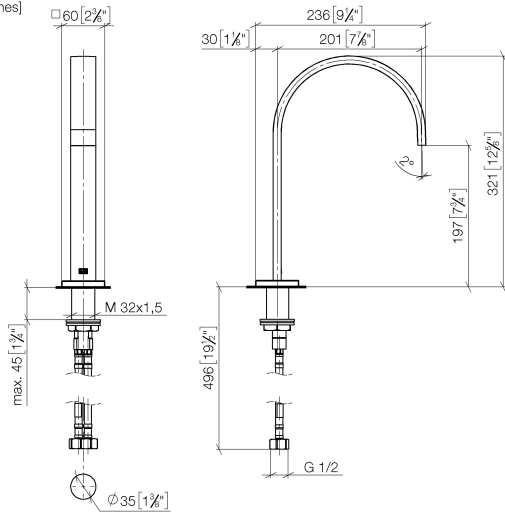

MEM Deck-mounted basin spout without pop-up waste - Brushed Champagne (22kt Gold)

MEM

13 716 782

- 200mm projection
- fixed spout
- rectangular, air-enriched flow
- height of mixer 321 mm
- height up to aerator 190 mm
- hole diameter 35 mm
- rosette 60 x 60 mm
- 2x screw-in M 10 x 1 pressure hose, leak-tested
- 1/2" connection
- max. flow 5.7 l/min
- lead-free
- This product can help a building meet the requirements of Green Building Rating Systems, e.g. LEED®, BREEAM®, DGNB

	Brushed Champagne (22kt Gold)	13 716 782-46
	Chrome	13 716 782-00
	Brushed Platinum	13 716 782-06
	Platinum	13 716 782-08
	Dark Chrome	13 716 782-19
	Brushed Durabrass (23kt Gold)	13 716 782-28
	Champagne (22kt Gold)	13 716 782-47
	Brushed Dark Platinum	13 716 782-99

13 716 782
mm [inches]

Flow rate chart

Certificates

GDV_0400289.

**MEM Deck-mounted basin spout without pop-up waste - Brushed Champagne
(22kt Gold)**

MEM

13 716 782

Parts for other
finishes can be found
here: [Chrome](#)